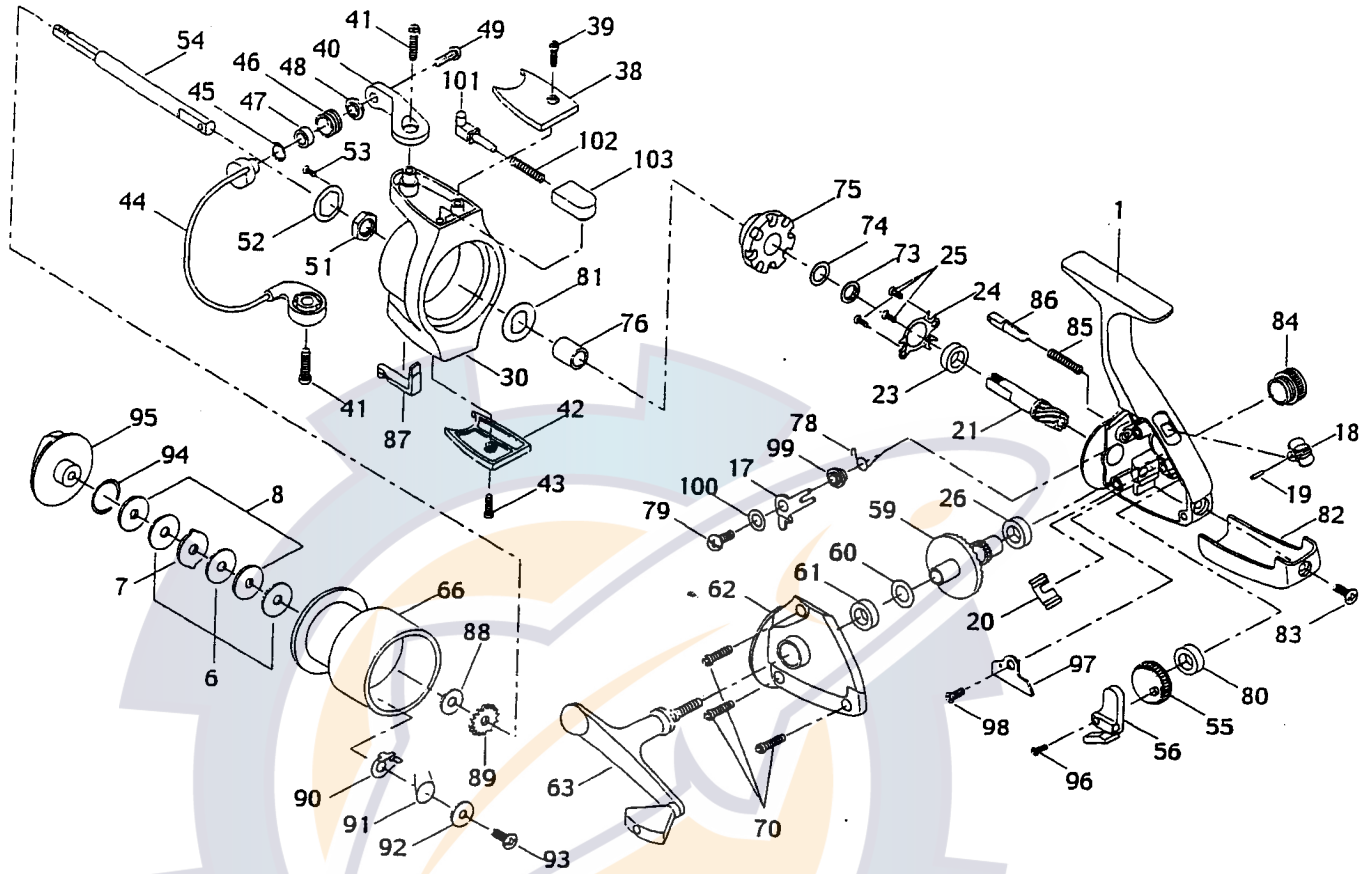

# Abu Garcia

No	Part Name	1	2	3	4
1	Frame	1079825	1079826	1079827	1079828
6	Drag Washer	1079829	1079830		1079831
7	Eared Drag Washer	1079832	1079833		1079834
8	Keyed Drag Washer	1079835	1079836		1079837
17	Lever		1079838		1079839
18	Push Button			1079840	
19	Push Button Pin			1079841	
20	Push Button Spring			1079842	
21	Pinion		1079843		1079844
23	Ball Bearing			1079845	
24	Ball Bearing Retainer			1079846	
25	Retainer Screw			1079847	
26	Drive Gear Bearing			1079848	
30	Pick up Housing	1079849	1079850	1079851	1079852
38	Bail Bracket Cover	1079853	1079854	1079855	1079856
39	Cover Screw			1079857	
40	Bail Bracket	1079858	1079859	1079860	1079861
41	Bracket Screw			1079862	
42	Trip Bracket Cover	1079863	1079864	1079865	1079866
43	Cover Screw			Same as 39	
44	Bail Assy	1079867	1079868	1079869	1079870
45	Line Roller Washer	NA		1079872	
46	Line Roller	1079873		1079874	
47	Line Roller Bearing	NA		1079876	
48	Line Roller Washer	1079877		1079878	
49	Line Roller Screw	1079879		1079880	
51	Pickup Housing Nut			1079881	
52	Lock Washer	NA		1079883	
53	Lock Screw	NA		1079885	
54	Main Shaft	1079886	1079887	1079888	1079889
55	L.W Gear	1079890	1079891	1079892	1079893
56	L.W. Bracket	1079894		1079895	
59	Drive Gear	1079896		1079897	
60	Drive Gear Washer			1079898	
61	Drive Gear Bearing			1079899	